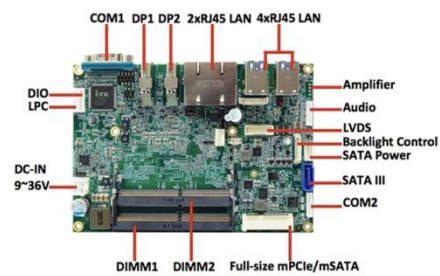

Jan 3, 2019

PERFECTRON's new rugged 3.5" SBC OXY5362A with Intel® Kabylake U is launched!

The professional embedded industrial computer designer, PERFECTRON, brings out a new 3.5" rugged SBC - OXY5362A! It is based on Intel® Kabylake-U SoC 14nm Core™ i7/i5/i3 BGA Type chipset and can be processed by Intel® Core™ i7-7600U/ i5-7300U/i3-7100U processor. Compare with other OXY series model, OXY 5362A is equipped with the greatest graphic processing CPU, which can provide the excellent visual effects with fast processing speed to our users. [-read more-](#)