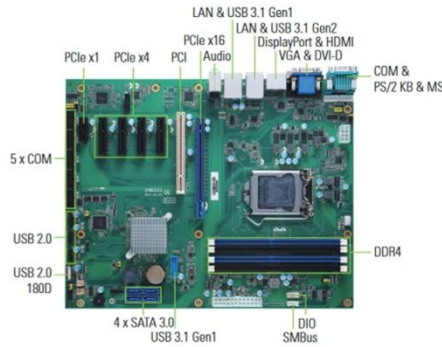

A Wide Variety Of Power Supplies to Choose From